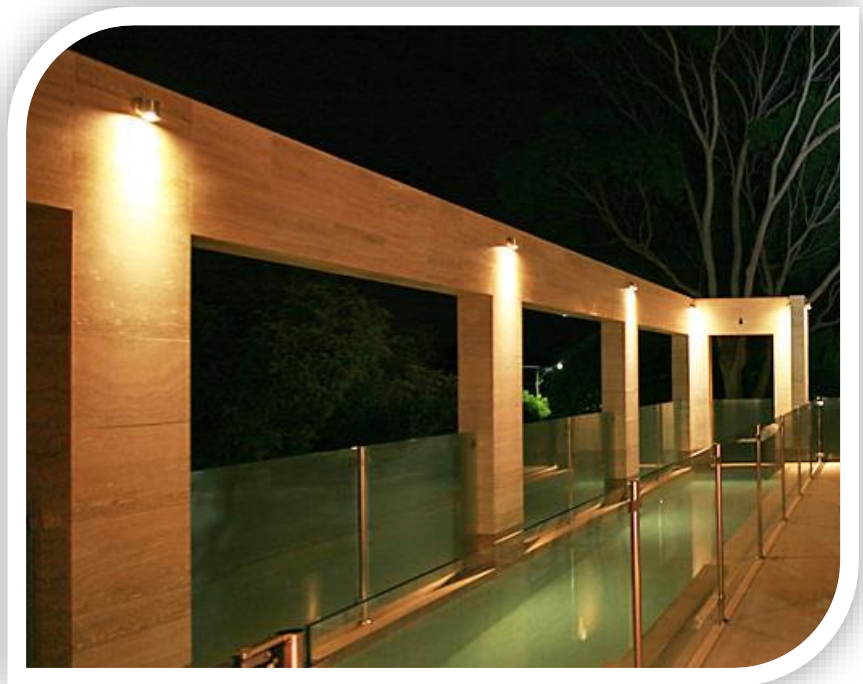

Down Light

SPECIFICATION	
Housing	316 Stainless Steel
Model	WL-SWIV-SS-R
Colour Temperature	Warm 3000k
Light Source	Integrated LEDs – 3W
Beam Angle	60°
Power Requirement	AC 100~240V
Power Consumption	3W
Lifespan	> 50,000 hours
Dimension (mm)	Ø57 x 100mm
Protection Rating	IP66
Warranty	5 Years