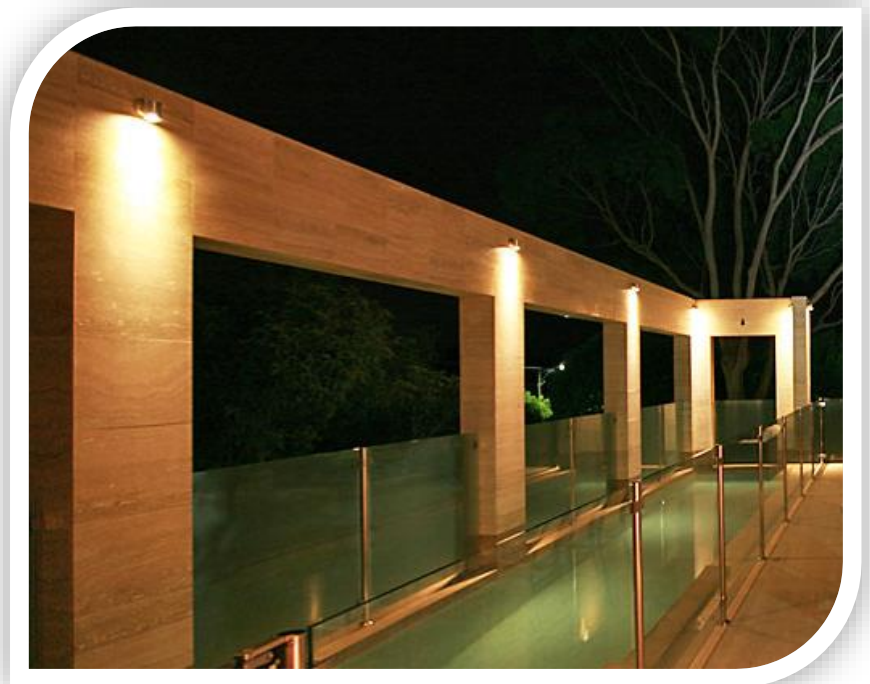

Distributed by:

LED Wall Down Light – 3W

Model: WL-DWN-SS-R

LED wall down lights are a full fitting replacement of halogen down lights, suitable for all outdoor areas to highlight entry to your home or as feature lighting in or around home and office buildings.

Product Features

- Only consumes 3w of power
- Long operating life and performance
- 60° Beam Angle
- Quality 316 (marine grade) Stainless Steel body and base plate
- IP66 rated
- 5 Years Warranty

Other models available:

Up-Down Wall Light

Swivel spotlight

SPECIFICATION

Housing	316 Stainless Steel
Model	WL-DWN-SS-R
Colour Temperature	Warm 3000k
Light Source	Integrated LEDs – 3W
Beam Angle	60°
Power Requirement	AC 100~240V
Power Consumption	3W
Lifespan	> 50,000 hours
Dimension (mm)	Ø57 x 100mm
Protection Rating	IP66
Warranty	5 Years